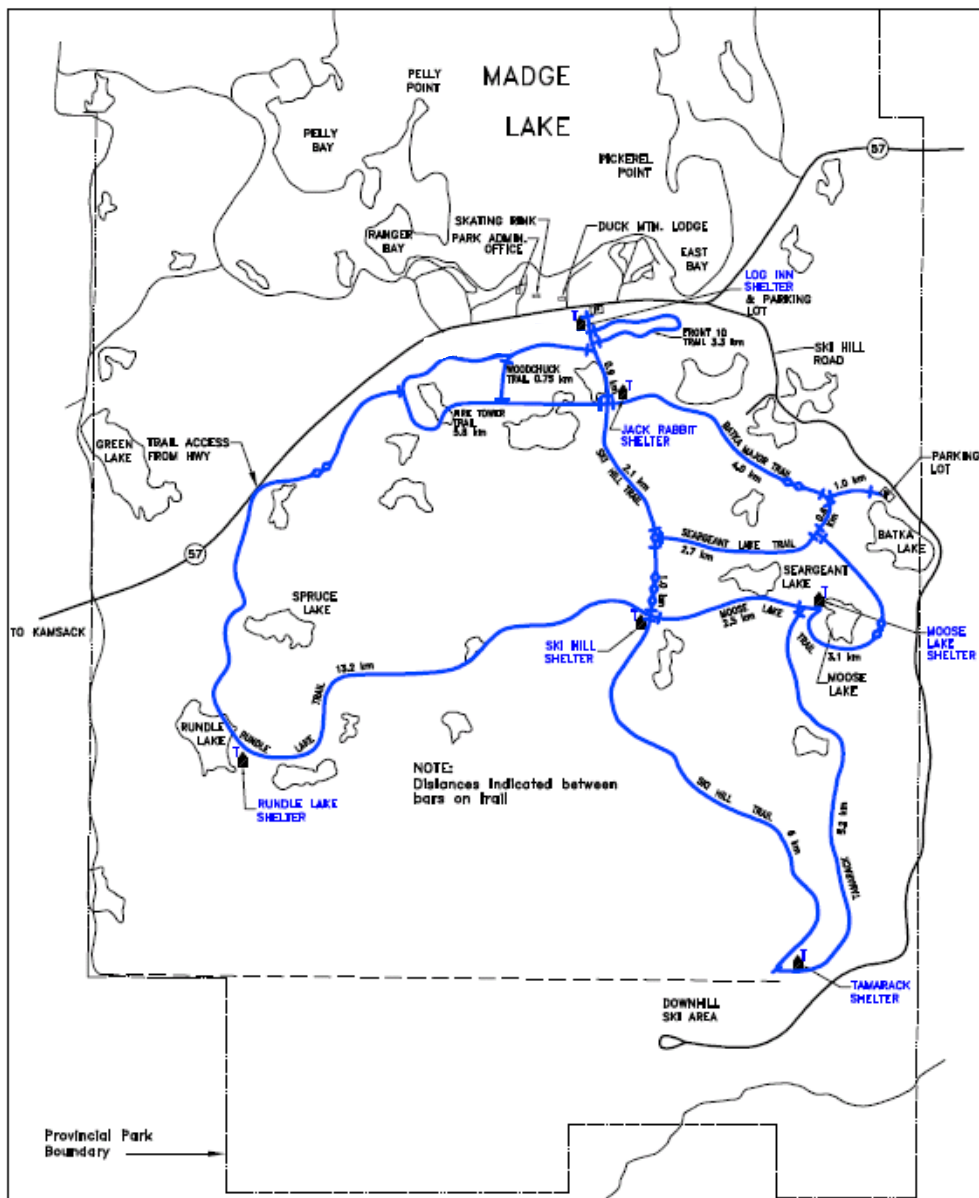

Cross-Country Ski Trails

NOTE: Distances Indicated between bars on trail

DUCK MOUNTAIN PROVINCIAL PARK
CROSS-COUNTRY SKI TRAILS

Legend	
	Cross-Country Ski Trails
	Parking
	Toilet
	Shelter

CLASSIFICATION EXPLANATION			
TRAIL USE	TRAIL CLASS	USER CAPABILITY	LENGTH
XC COUNTRY	C-Classical S-Skiing	● -Novice ■ -Intermediate ◆ -Expert	Distance in Kilometres

TRAIL	CLASSIFICATION
Rundle Lake	XC-C/S- ■ -13.2 km
Woodchuk	XC-C- ● - 0.8 km
Tamarack	XC-C/S- ◆ - 5.2 km
Golf Course	
Front 10	XC-C- ● - 3.3 km
Fire Tower	XC-C/S- ■ - 5.8 km
Ski Hill	XC-C/S- ◆ -10.0 km
Balka Major	XC-C- ◆ - 4.0 km
Seargeant Lake	XC-C- ● - 3.3 km
Moose Lake	XC-C- ■ - 5.6 km